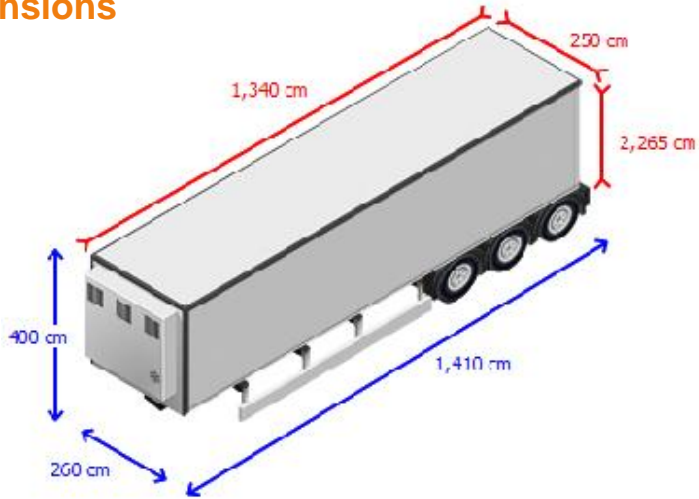

Dimensions

KLEYN TRUCKS

KLEYN GROUP KLEYN VANS KLEYN TRAILERS KLEYN SERVICES

Kleyn Trucks B.V.®
PO Box 3
4214 ZJ Vuren
Industrieweg 2
4214 KZ Vuren
The Netherlands

IBAN: NL91RABO0103247157
SWIFT/BIC: RABONL2U

KvK 11013784
BTW/VAT NL004676841B01

Inspection report

Superstructure

Internal condition

External condition

Refrigeration unit

Systems

Tyres/Wheels

Tyres

Tires and axles

Tire size: 385/65R22,5
air suspension
Disc brakes

Tire size: 385/65R22,5
air suspension
Disc brakes

Tire size: 385/65R22,5
air suspension
Disc brakes

Contact information

info@kleyn.com
Tel: +31 183 668 222

Legenda for inspection report

Very good state
 Good state
 Reasonable state
 Moderate state
 Does not meet requirements