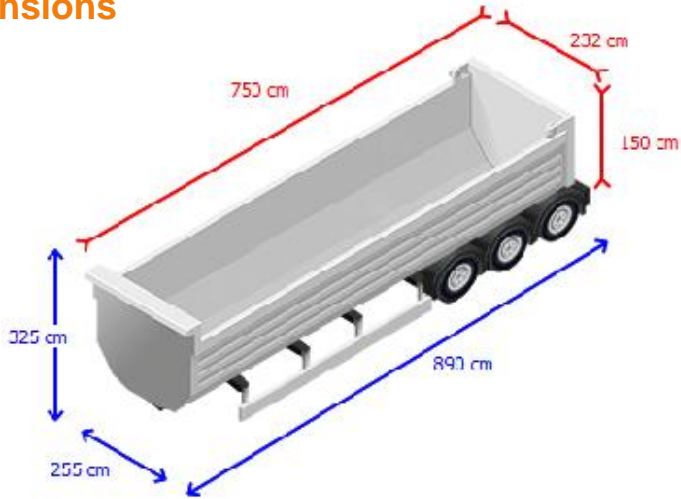

Dimensions

KLEYN TRUCKS

KLEYN GROUP KLEYN VANS KLEYN TRAILERS KLEYN SERVICES

Kleyn Trucks B.V.®
PO Box 3
4214 ZJ Vuren
Industrieweg 2
4214 KZ Vuren
The Netherlands

IBAN: NL91RABO0103247157
SWIFT/BIC: RABONL2U

KvK 11013784
BTW/VAT NL004676841B01

Inspection report

Superstructure

Internal condition

External condition

Tyres/Wheels

Tyres

Tires and axles

Tire size: 385/65R22,5
Lift axle
air suspension
Disc brakes

Tire size: 385/65R22,5
air suspension
Disc brakes

Tire size: 385/65R22,5
air suspension
Disc brakes

Contact information

info@kleyn.com
Tel: +31 183 668 222

Legenda for inspection report

Very good state
 Good state
 Reasonable state
 Moderate state
 Does not meet requirements