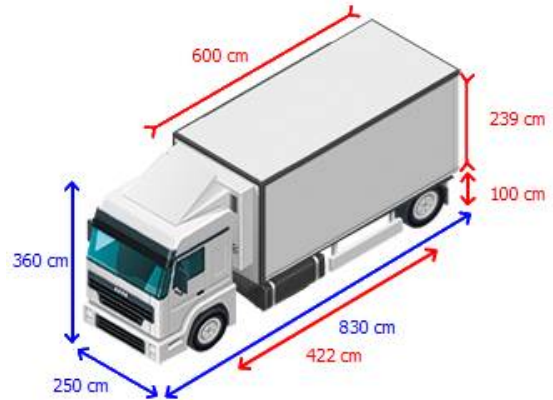

Inspection report

Chassis

- Tacho ★★★★★
- Dashboard display codes ★★★★★
- Electrical ★★★★★

Cabin

- Internal ★★★★★
- External ★★★★★
- Steering column ★★★★★
- Suspension ★★★★★
- Chassis ★★★★★
- Brakes ★★★★★

Drivetrain

- Engine, general ★★★★★
- Cooling system ★★★★★
- Fuel system ★★★★★
- Exhaust system ★★★★★
- Greasing system ★★★★★
- Gearbox ★★★★★
- Clutch ★★★★★
- Drivetrain ★★★★★

Superstructure

- Internal condition ★★★☆☆
- External condition ★★★☆☆

Refrigeration unit

- Systems ★★☆☆☆

Taillift

- Controls ★☆☆☆☆
- System ★☆☆☆☆

Tyres/Wheels

- Tyres ★★★☆☆

- ★★★★★★ Very good state
- ★★★★★ Good state
- ★★★★☆ Reasonable state
- ★★★☆☆ Moderate state
- ★★☆☆☆ Does not meet requirements