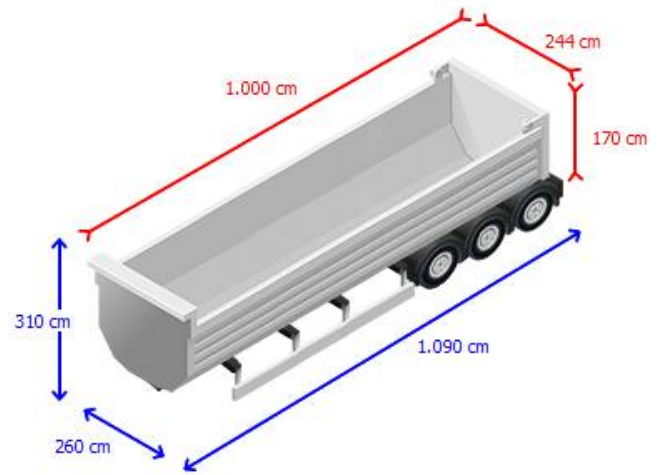

Inspection report

Superstructure

Internal condition

External condition

Tyres/Wheels

Tyres

Very good state

Good state

Reasonable state

Moderate state

Does not meet requirements