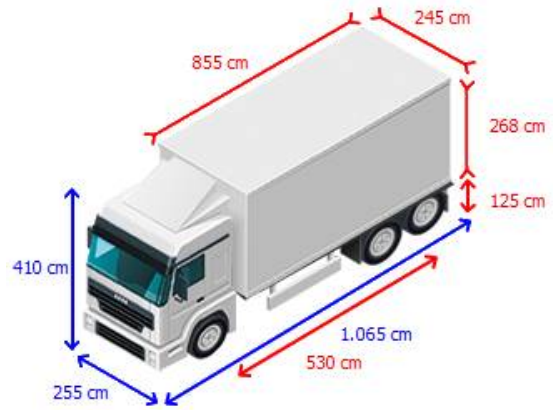

Inspection report

Chassis

- Tacho ★★★★★
- Dashboard display codes ★★★★★
- Electrical ★★★★★

Cabin

- Internal ★★★★★
- External ★★★★★
- Steering column ★★★★★
- Suspension ★★★★★
- Chassis ★★★★★
- Brakes ★★★★★

Drivetrain

- Engine, general ★★★★★
- Cooling system ★★★★★
- Fuel system ★★★★★
- Exhaust system ★★★★★
- Greasing system ★★★★★
- Gearbox ★★★★★
- Clutch ★★★★★
- Drivetrain ★★★★★

Superstructure

- Superstructure ★★★★★
- Internal condition ★★★★★
- External condition ★★★★★

Taillift

- Controls ★★★★★
- System ★★★★★

Tyres/Wheels

- Tyres ★★★★★

- ★★★★★★ Very good state
- ★★★★★ Good state
- ★★★★★ Reasonable state
- ★★★★★ Moderate state
- ★★★★★ Does not meet requirements