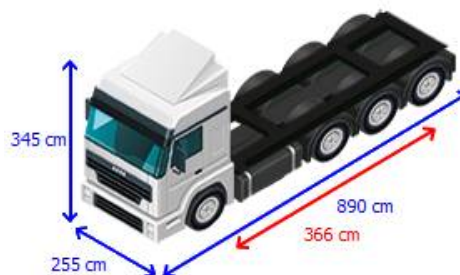

Inspection report

Chassis

- Tacho ★★★★★
- Dashboard display codes ★★★★★
- Electrical ★★★★★

Cabin

- Internal ★★★★★
- External ★★★★★
- Steering column ★★★★★
- Suspension ★★★★★
- Chassis ★★★★★
- Wheelsuspension ★★★★★
- Brakes ★★★★★

Drivetrain

- Engine, general ★★★★★
- Cooling system ★★★★★
- Fuel system ★★★★★
- Exhaust system ★★★★★
- Greasing system ★★★★★
- Gearbox ★★★★★
- Clutch ★★★★★
- Drivetrain ★★★★★

Superstructure

- Hydraulics ★★★★★

Tyres/Wheels

- Tyres ★★★★★

- ★★★★★★ Very good state
- ★★★★★ Good state
- ★★★★★ Reasonable state
- ★★★ Moderate state
- ★ Does not meet requirements