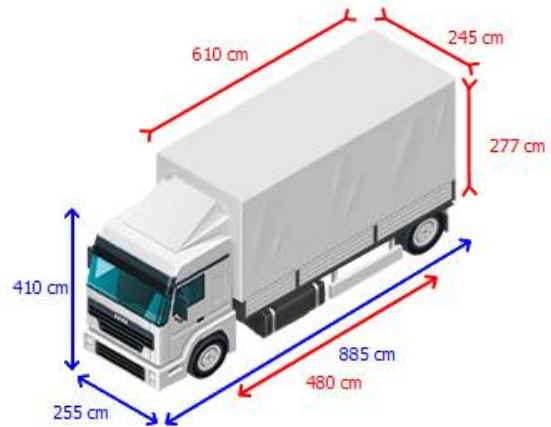

Inspection report

Chassis

Tacho	★★★★★
Dashboard display codes	★★★★★
Electrical	★★★★★

Cabin

Internal	★★★★★
External	★★★★★
Steering column	★★★★★
Suspension	★★★★★
Chassis	★★★★★
Brakes	★★★★★

Drivetrain

Engine, general	★★★★★
Cooling system	★★★★★
Fuel system	★★★★★
Exhaust system	★★★★★
Greasing system	★★★★★
Gearbox	★★★★★
Clutch	★★★★★
Drivetrain	★★★★★

Superstructure

Internal condition	★★★★★
External condition	★★★★★

Tyres/Wheels

Tyres	★★★★★

★★★★★★	Very good state
★★★★★	Good state
★★★★	Reasonable state
★★★	Moderate state
★	Does not meet requirements