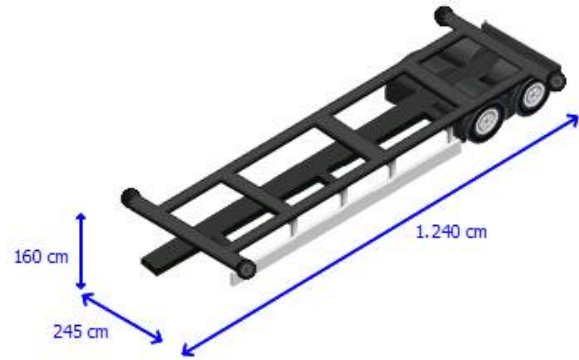

Inspection report

Superstructure

External condition

Tyres/Wheels

Tyres

Very good state

Good state

Reasonable state

Moderate state

Does not meet requirements