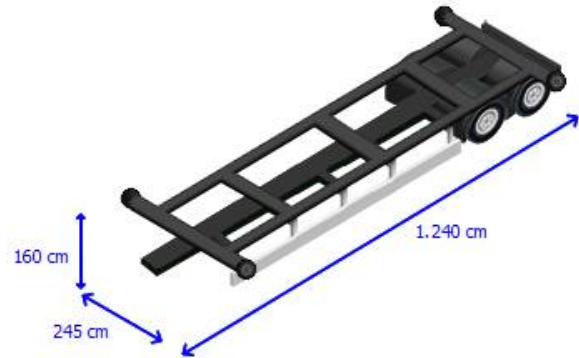

Inspection report

Superstructure

External condition

Tyres/Wheels

Tyres

Very good state

Good state

Reasonable state

Moderate state

Does not meet requirements