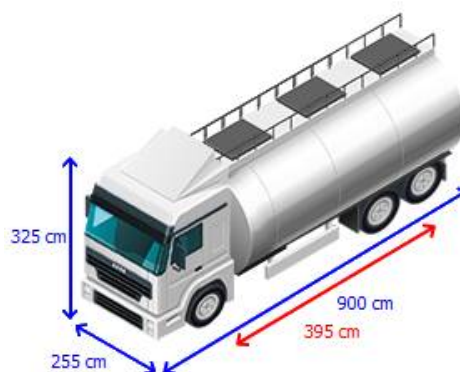

Inspection report

Chassis

- Tacho ★★★★★
- Dashboard display codes ★★★★★
- Electrical ★★★★★

Cabin

- Internal ★★★★★
- External ★★★★★
- Steering column ★★★★★
- Suspension ★★★★★
- Chassis ★★★★★
- Brakes ★★★★★

Drivetrain

- Engine, general ★★★★★
- Cooling system ★★★★★
- Fuel system ★★★★★
- Exhaust system ★★★★★
- Greasing system ★★★★★
- Gearbox ★★★★★
- Clutch ★★★★★
- Drivetrain ★★★★★

Superstructure

- Superstructure ★★★★★
- Systems ★★★★★

Tyres/Wheels

- Tyres ★★★★★

- ★★★★★★ Very good state
- ★★★★★ Good state
- ★★★★ Reasonable state
- ★★★ Moderate state
- ★ Does not meet requirements