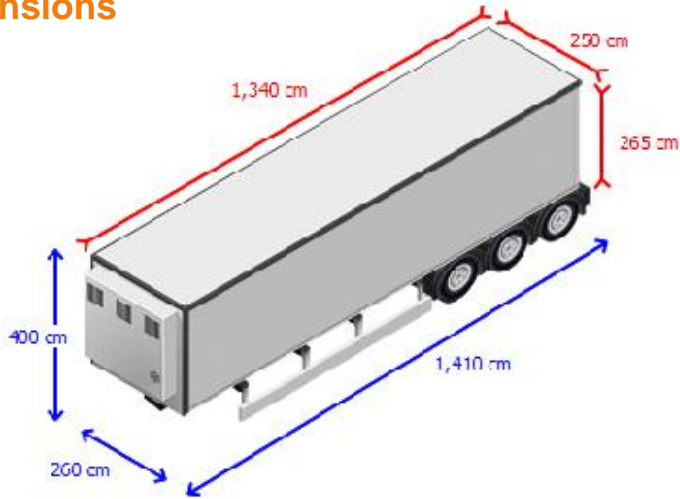

Dimensions

KLEYN TRUCKS

KLEYN GROUP KLEYN VANS KLEYN TRAILERS KLEYN SERVICES

Kleyn Trucks B.V.®
PO Box 3
4214 ZJ Vuren
Industrieweg 2
4214 KZ Vuren
The Netherlands

IBAN: NL91RABO0103247157
SWIFT/BIC: RABONL2U

KvK 11013784
BTW/VAT NL004676841B01

Inspection report

Superstructure

Internal condition

External condition

Refrigeration unit

Systems

Tyres/Wheels

Tyres

Tires and axles

Tire size: 385/65R22,5
air suspension
Disc brakes

Tire size: 385/65R22,5
air suspension
Disc brakes

Tire size: 385/65R22,5
air suspension
Disc brakes

Contact information

info@kleyn.com
Tel: +31 183 668 222

Legenda for inspection report

- Very good state
- Good state
- Reasonable state
- Moderate state
- Does not meet requirements