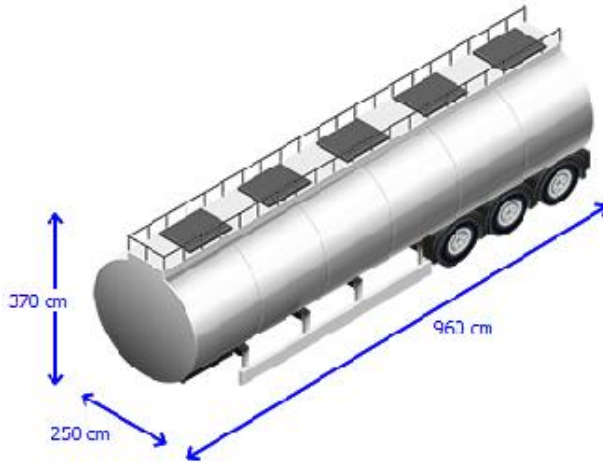

Dimensions

KLEYN TRUCKS

KLEYN GROUP KLEYN VANS KLEYN TRAILERS KLEYN SERVICES

Kleyn Trucks B.V.®
PO Box 3
4214 ZJ Vuren
Industrieweg 2
4214 KZ Vuren
The Netherlands

IBAN: NL91RABO0103247157
SWIFT/BIC: RABONL2U

KvK 11013784
BTW/VAT NL004676841B01

Inspection report

Superstructure

Internal condition

External condition

Tyres/Wheels

Tyres

Tires and axles

Tire size: 385/65R22,5
Lift axle
air suspension
Disc brakes

Tire size: 385/65R22,5
air suspension
Disc brakes

Tire size: 385/65R22,5
air suspension
Disc brakes

Contact information

info@kleyn.com
Tel: +31 183 668 222

Legenda for inspection report

Very good state
 Good state
 Reasonable state
 Moderate state
 Does not meet requirements