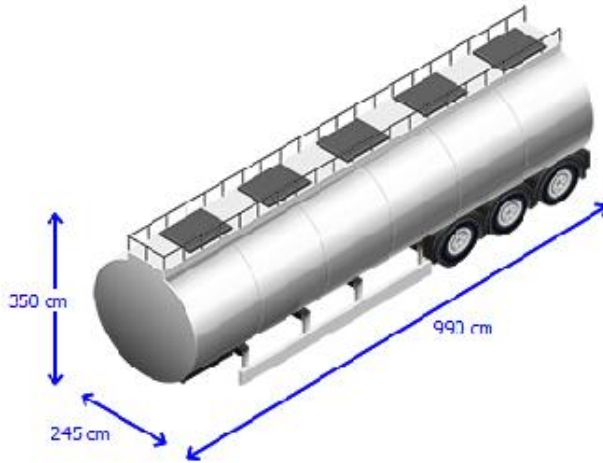

Dimensions

KLEYN TRUCKS

KLEYN GROUP KLEYN VANS KLEYN TRAILERS KLEYN SERVICES

Kleyn Trucks B.V.®
PO Box 3
4214 ZJ Vuren
Industrieweg 2
4214 KZ Vuren
The Netherlands

IBAN: NL91RABO0103247157
SWIFT/BIC: RABONL2U

KvK 11013784
BTW/VAT NL004676841B01

Inspection report

Superstructure

Internal condition

External condition

Tyres/Wheels

Tyres

Tires and axles

Tire size: 385/65R22,5
air suspension
Drum brakes

Tire size: 385/65R22,5
air suspension
Drum brakes

Tire size: 385/65R22,5
air suspension
Drum brakes

Contact information

info@kleyn.com
Tel: +31 183 668 222

Legenda for inspection report

- Very good state
- Good state
- Reasonable state
- Moderate state
- Does not meet requirements