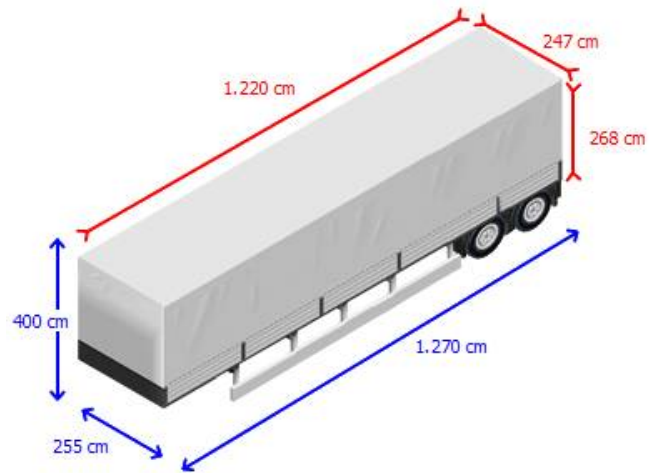

Inspection report

Superstructure

Internal condition

External condition

Taillift

Controls

System

Tyres/Wheels

Tyres

Very good state

Good state

Reasonable state

Moderate state

Does not meet requirements