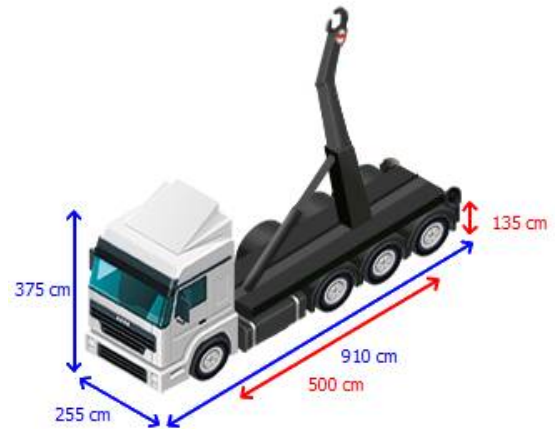

Inspection report

Chassis

- Tacho ★★★★★
- Dashboard display codes ★★★★★
- Electrical ★★★★★

Cabin

- Internal ★★★★★
- External ★★★★★
- Steering column ★★★★★
- Suspension ★★★★★
- Chassis ★★★★★
- Brakes ★★★★★

Drivetrain

- Engine, general ★★★★★
- Cooling system ★★★★★
- Fuel system ★★★★★
- Exhaust system ★★★★★
- Greasing system ★★★★★
- Gearbox ★★★★★
- Clutch ★★★★★
- Drivetrain ★★★★★

Superstructure

- Hydraulics ★★★★★
- Superstructure ★★★★★
- External condition ★★★★★

Tyres/Wheels

- Tyres ★★★★★

- ★★★★★★ Very good state
- ★★★★★ Good state
- ★★★★ Reasonable state
- ★★★ Moderate state
- ★ Does not meet requirements