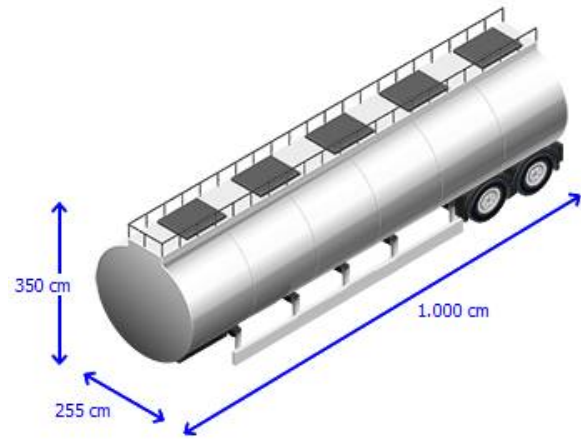

Inspection report

Superstructure

Internal condition

External condition

Tyres/Wheels

Tyres

Very good state

Good state

Reasonable state

Moderate state

Does not meet requirements