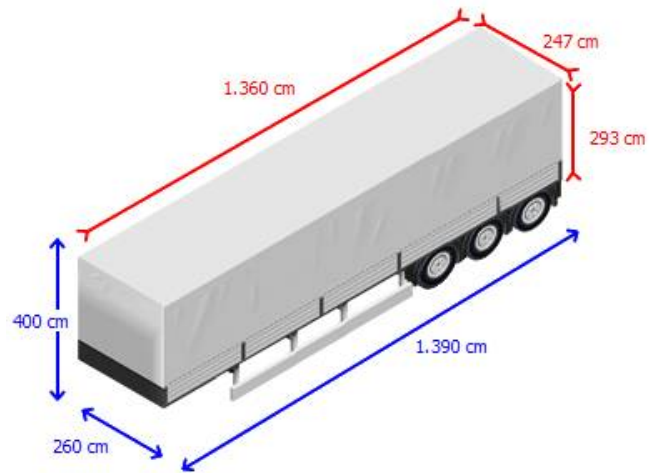

Inspection report

Superstructure

Internal condition

External condition

Tyres/Wheels

Tyres

Very good state

Good state

Reasonable state

Moderate state

Does not meet requirements