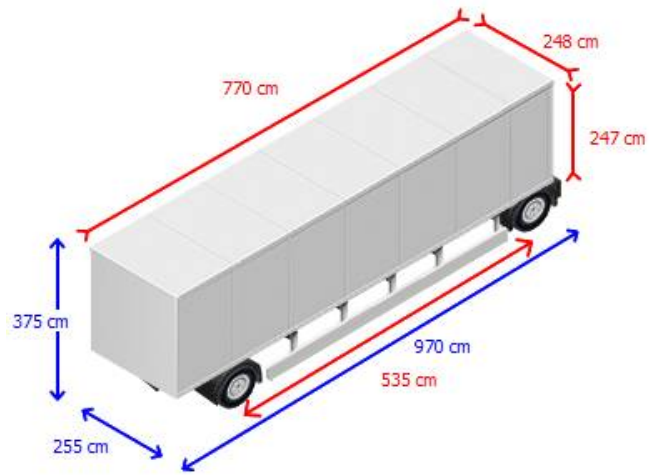

Inspection report

Cabin

Suspension

Chassis

Superstructure

Internal condition

External condition

Very good state

Good state

Reasonable state

Moderate state

Does not meet requirements