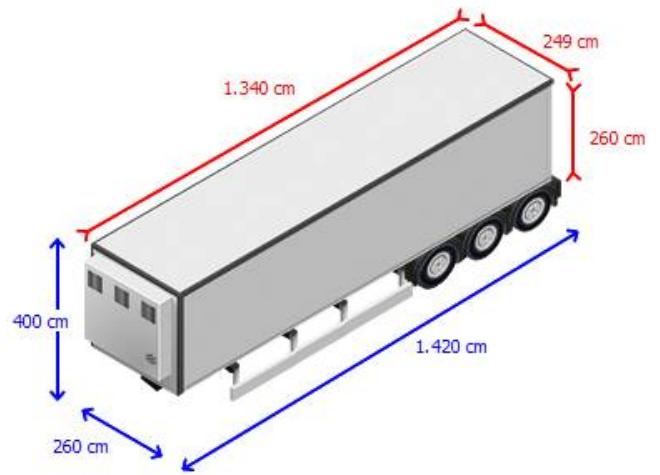

Inspection report

Superstructure	★★★★★
Internal condition	★★★★★
External condition	★★★★★
Refrigeration unit	★★★★★
Systems	★★★★★
Taillift	★★★★★
Controls	★★★★★
System	★★★★★
Tyres/Wheels	★★★★★
Tyres	★★★★★

★★★★★★	Very good state
★★★★★	Good state
★★★★	Reasonable state
★★★	Moderate state
★	Does not meet requirements