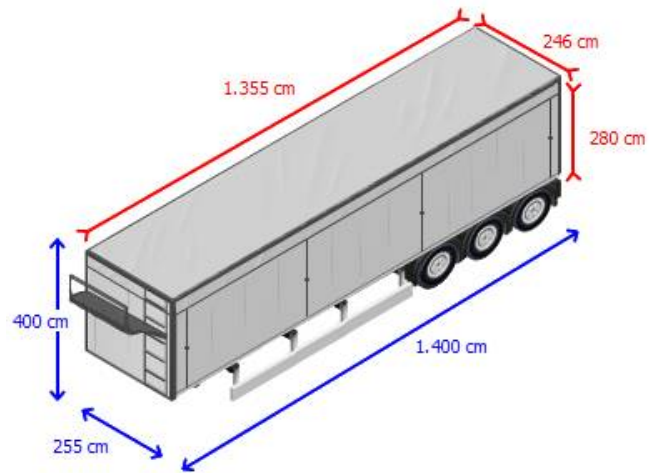

Inspection report

Superstructure

Internal condition

External condition

Tyres/Wheels

Tyres

Very good state

Good state

Reasonable state

Moderate state

Does not meet requirements