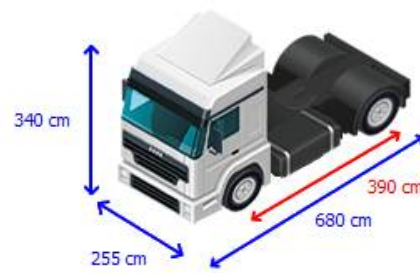

Inspection report

Chassis

- Tacho ★★★★★
- Dashboard display codes ★★★★★
- Electrical ★★★★★

Cabin

- Internal ★★★★★
- External ★★★★★
- Steering column ★★★★★
- Suspension ★★★★★
- Chassis ★★★★★
- Brakes ★★★★★

Drivetrain

- Engine, general ★★★★★
- Cooling system ★★★★★
- Fuel system ★★★★★
- Exhaust system ★★★★★
- Greasing system ★★★★★
- Gearbox ★★★★★
- Clutch ★★★★★
- Drivetrain ★★★★★

Superstructure

- Hydraulics ★★★★★

Tyres/Wheels

- Tyres ★★★★★

- ★★★★★★ Very good state
- ★★★★★ Good state
- ★★★★★ Reasonable state
- ★★★ Moderate state
- ★ Does not meet requirements