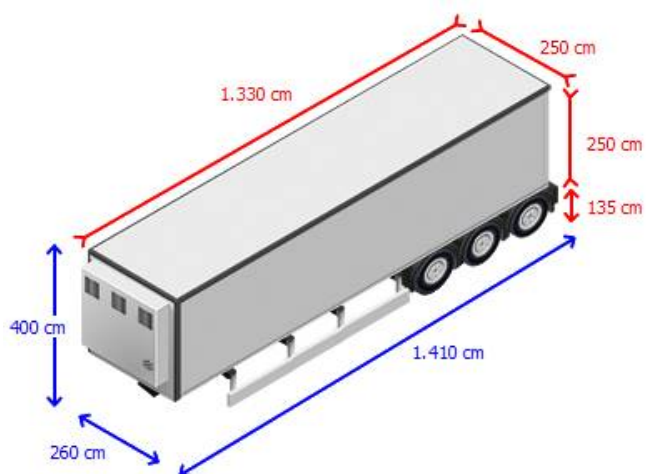

Inspection report

Superstructure

Internal condition

External condition

Refrigeration unit

Systems

Tyres/Wheels

Tyres

Very good state

Good state

Reasonable state

Moderate state

Does not meet requirements