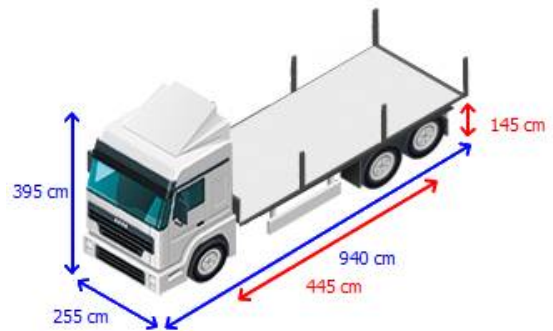

Inspection report

Chassis

- Tacho ★★★★★
- Dashboard display codes ★★★★★
- Electrical ★★★★★

Cabin

- Internal ★★★★★
- External ★★★★★
- Steering column ★★★★★
- Suspension ★★★★★
- Chassis ★★★★★
- Brakes ★★★★★

Drivetrain

- Engine, general ★★★★★
- Cooling system ★★★★★
- Fuel system ★★★★★
- Exhaust system ★★★★★
- Greasing system ★★★★★
- Gearbox ★★★★★
- Clutch ★★★★★
- Drivetrain ★★★★★

Superstructure

- Superstructure ★★★★★
- External condition ★★★★★

Tyres/Wheels

- Tyres ★★★★★

- ★★★★★★ Very good state
- ★★★★★ Good state
- ★★★★★ Reasonable state
- ★★★ Moderate state
- ★ Does not meet requirements