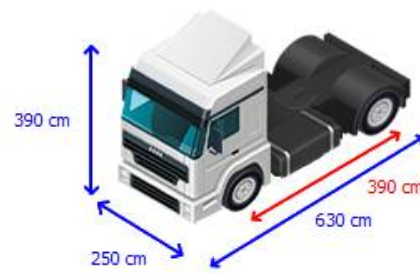

Inspection report

Chassis

- Tacho ★★★★★
- Dashboard display codes ★★☆☆☆
- Electrical ★★★★★

Cabin

- Internal ★★★★★
- External ★★★★★
- Steering column ★★★★★
- Suspension ★★★★★
- Chassis ★★★★★
- Brakes ★★☆☆☆

Drivetrain

- Engine, general ★★★★★
- Cooling system ★★★★★
- Fuel system ★★★★★
- Exhaust system ★★★★★
- Greasing system ★★★★★
- Gearbox ★★★★★
- Clutch ★★★★★
- Drivetrain ★★★★★

Tyres/Wheels

- Tyres ★★★★★

- ★★★★★★ Very good state
- ★★★★★ Good state
- ★★★★☆ Reasonable state
- ★★★☆☆ Moderate state
- ★☆☆☆☆ Does not meet requirements