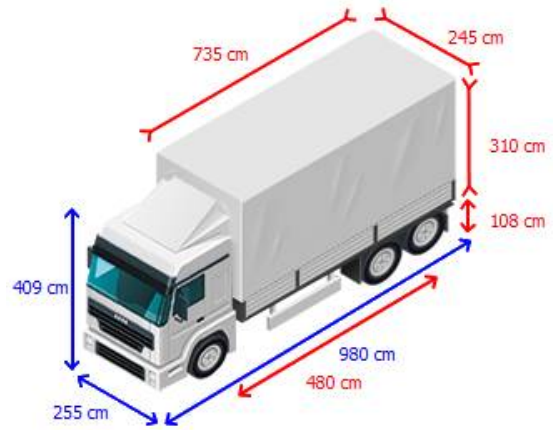

Inspection report

Chassis

- Tacho ★★★★★
- Dashboard display codes ★★★★★
- Electrical ★★★★★

Cabin

- Internal ★★★★★
- External ★★★★★
- Steering column ★★★★★
- Suspension ★★★★★
- Chassis ★★★★★
- Brakes ★★★★★

Drivetrain

- Engine, general ★★★★★
- Cooling system ★★★★★
- Fuel system ★★★★★
- Exhaust system ★★★★★
- Greasing system ★★★★★
- Gearbox ★★★★★
- Clutch ★★★★★
- Drivetrain ★★★★★

Superstructure

- Superstructure ★★★★★
- Internal condition ★★★★★
- External condition ★★★★★

Tyres/Wheels

- Tyres ★★★★★

- ★★★★★★ Very good state
- ★★★★★ Good state
- ★★★★★ Reasonable state
- ★★★ Moderate state
- ★ Does not meet requirements