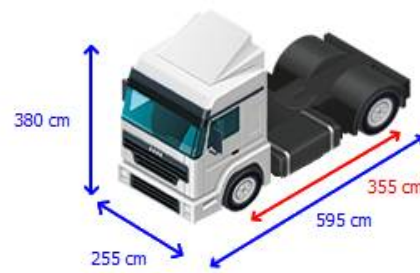

Inspection report

Chassis

- Tacho ★★★★★
- Dashboard display codes ★★★★★
- Electrical ★★★★★

Cabin

- Internal ★★★★★
- External ★★★★★
- Steering column ★★★★★
- Suspension ★★★★★
- Chassis ★★★★★
- Brakes ★★★★★

Drivetrain

- Engine, general ★★★★★
- Cooling system ★★★★★
- Fuel system ★★★★★
- Exhaust system ★★★★★
- Greasing system ★★★★★
- Gearbox ★★★★★
- Clutch ★★★★★
- Drivetrain ★★★★★

Superstructure

- Hydraulics ★★★☆☆

Tyres/Wheels

- Tyres ★★★☆☆

- ★★★★★★ Very good state
- ★★★★★ Good state
- ★★★★★ Reasonable state
- ★★★☆☆ Moderate state
- ★☆☆☆☆ Does not meet requirements