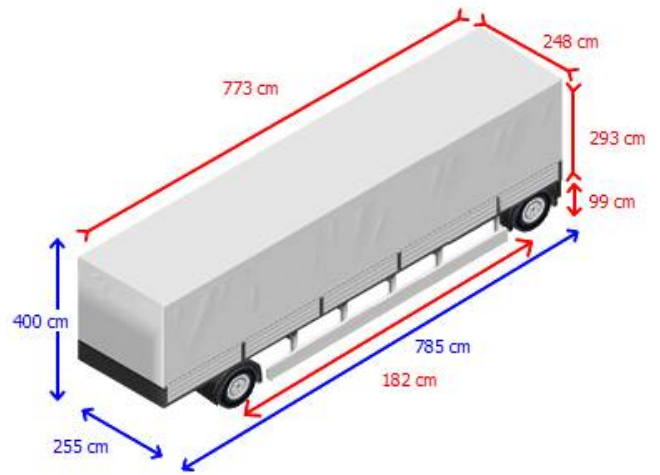

Inspection report

Cabin

- Steering column ★★★★★
- Suspension ★★★★★
- Chassis ★★★★★
- Brakes ★★★★★

Superstructure

- Superstructure ★★★★★
- Internal condition ★★★★★
- External condition ★★★★★

Tyres/Wheels

- Tyres ★★★★★

- ★★★★★★ Very good state
- ★★★★★ Good state
- ★★★★★ Reasonable state
- ★★★★★ Moderate state
- ★★★★★ Does not meet requirements