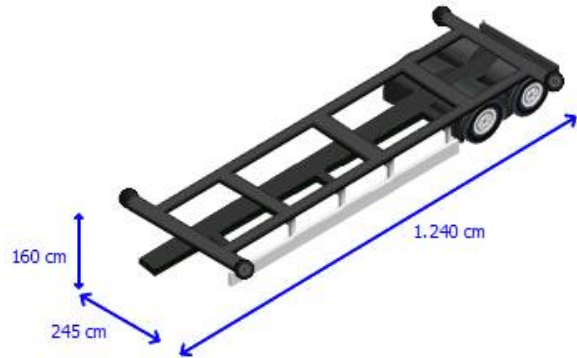

Inspection report

Superstructure

External condition

Tyres/Wheels

Tyres

Very good state

Good state

Reasonable state

Moderate state

Does not meet requirements