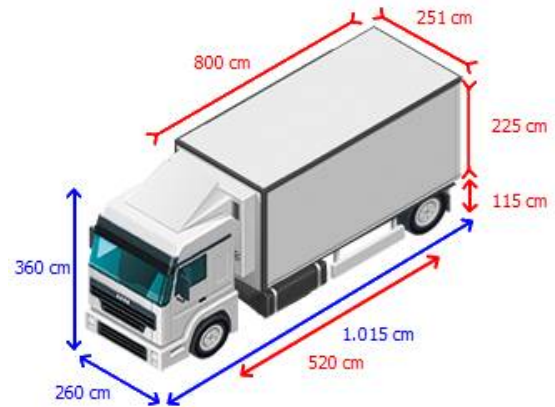

Inspection report

Chassis

Tacho	★★★★★
Dashboard display codes	★★★★★
Electrical	★★★★★

Cabin

Internal	★★★★★
External	★★★★★
Steering column	★★★★★
Suspension	★★★★★
Chassis	★★★★★
Brakes	★★★★★

Drivetrain

Engine, general	★★★★★
Cooling system	★★★★★
Fuel system	★★★★★
Exhaust system	★★★★★
Greasing system	★★★★★
Gearbox	★★★★★
Clutch	★★★★★
Drivetrain	★★★★★

Superstructure

Internal condition	★★★★★
External condition	★★★★★

Refrigeration unit

Systems	★★★★★

Taillift

Controls	★★★★★
System	★★★★★

Tyres/Wheels

Tyres	★★★★★

★★★★★★	Very good state
★★★★★	Good state
★★★★	Reasonable state
★★★	Moderate state
★★	Does not meet requirements