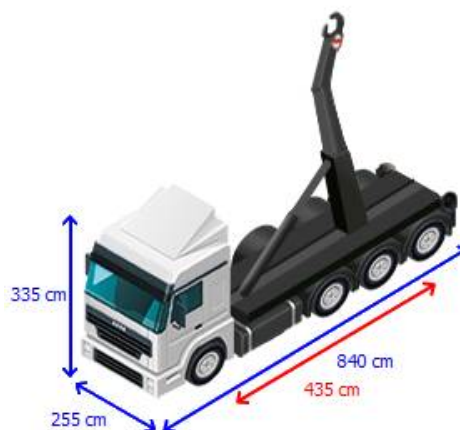

Inspection report

Chassis

- Tacho ★★★★★
- Dashboard display codes ★★★★★
- Electrical ★★★★★

Cabin

- Internal ★★★★★
- External ★★★★★
- Steering column ★★★★★
- Suspension ★★★★★
- Chassis ★★★★★
- Brakes ★★★★★

Drivetrain

- Engine, general ★★★★★
- Cooling system ★★★★★
- Fuel system ★★★★★
- Exhaust system ★★★★★
- Greasing system ★★★★★
- Gearbox ★★★★★
- Clutch ★★★★★
- Drivetrain ★★★★★

Superstructure

- Hydraulics ★★★★★
- Superstructure ★★★★★
- External condition ★★★★★

Tyres/Wheels

- Tyres ★★☆☆☆☆

- ★★★★★★ Very good state
- ★★★★★ Good state
- ★★★★ Reasonable state
- ★★★ Moderate state
- ★ Does not meet requirements