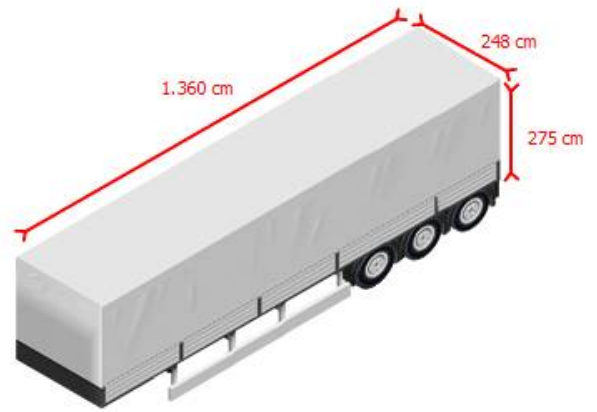

Inspection report

Superstructure

Internal condition

External condition

Tyres/Wheels

Tyres

Very good state

Good state

Reasonable state

Moderate state

Does not meet requirements