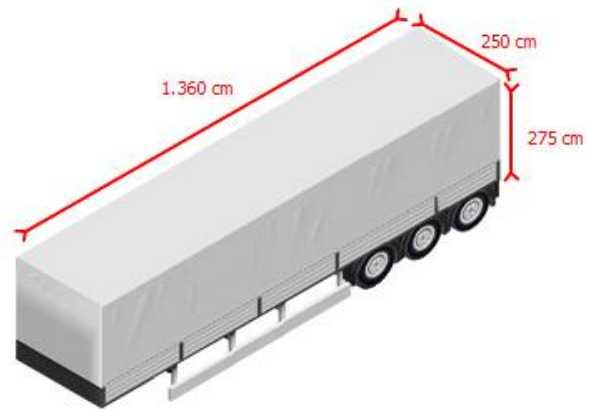

Inspection report

Superstructure

Internal condition

External condition

Tyres/Wheels

Tyres

Very good state

Good state

Reasonable state

Moderate state

Does not meet requirements