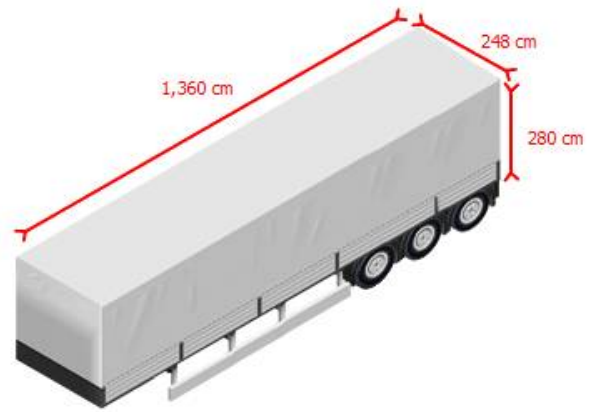

Inspection report

Superstructure

Internal condition

External condition

Tyres/Wheels

Tyres

Very good state

Good state

Reasonable state

Moderate state

Does not meet requirements