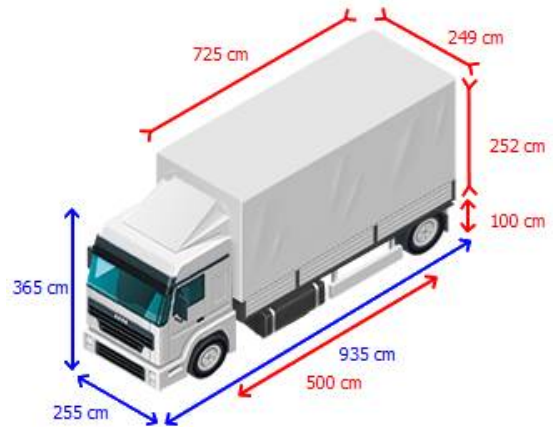

Inspection report

Chassis

- Tacho ★★★★★
- Dashboard display codes ★★★★★
- Electrical ★★★★★

Cabin

- Internal ★★★★★
- External ★★★★★
- Steering column ★★★★★
- Suspension ★★★★★
- Chassis ★★★★★
- Brakes ★★★★★

Drivetrain

- Engine, general ★★★★★
- Cooling system ★★★★★
- Fuel system ★★★★★
- Exhaust system ★★★★★
- Greasing system ★★★★★
- Gearbox ★★★★★
- Clutch ★★★★★
- Drivetrain ★★★★★

Superstructure

- Internal condition ★★★★★
- External condition ★★★★★

Taillift

- Controls ★★★★★
- System ★★★★★

Tyres/Wheels

- Tyres ★★★★★

- ★★★★★★ Very good state
- ★★★★★ Good state
- ★★★★★ Reasonable state
- ★★★ Moderate state
- ★ Does not meet requirements