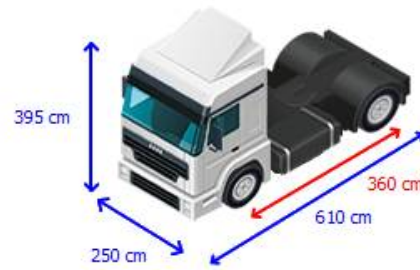

Inspection report

Chassis

- Tacho ★★★★★
- Dashboard display codes ★★★★★
- Electrical ★★★★★

Cabin

- Internal ★★★★★
- External ★★★★★
- Steering column ★★★★★
- Suspension ★★★★★
- Chassis ★★★★★
- Brakes ★★★★★

Drivetrain

- Engine, general ★★★★★
- Cooling system ★★★★★
- Fuel system ★★★★★
- Exhaust system ★★★★★
- Greasing system ★★★★★
- Gearbox ★★★★★
- Clutch ★★★★★
- Drivetrain ★★★★★

Tyres/Wheels

- Tyres ★★★★★

- ★★★★★★ Very good state
- ★★★★★ Good state
- ★★★★ Reasonable state
- ★★★ Moderate state
- ★ Does not meet requirements